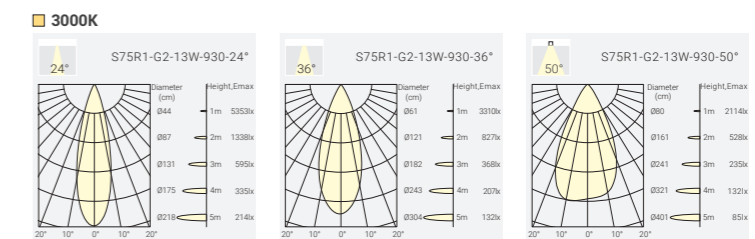

Light Distribution

Order Info (SENSE S75R1-G2 Trim Version in White Trim & Black Reflector as an Example)

LED Power	System Power	LED Voltage	LED Current	CRI	CCT	Beam	LED Output	System Output	Code						
9W	11W	34V	250mA	90	2700K	24°	1000lm	750lm	SGR1G2-9272409N-WB						
						36°	1000lm	800lm	SGR1G2-9273609N-WB						
						50°	1000lm	800lm	SGR1G2-9275009N-WB						
						3000K	24°	1100lm	800lm	SGR1G2-9302409N-WB					
							36°	1100lm	850lm	SGR1G2-9303609N-WB					
							50°	1100lm	850lm	SGR1G2-9305009N-WB					
						4000K	24°	1200lm	850lm	SGR1G2-9402409N-WB					
							36°	1200lm	900lm	SGR1G2-9403609N-WB					
							50°	1200lm	900lm	SGR1G2-9405009N-WB					
						13W	15W	34V	350mA	90	2700K	24°	1400lm	1050lm	SGR1G2-9272413N-WB
												36°	1400lm	1150lm	SGR1G2-9273613N-WB
												50°	1400lm	1150lm	SGR1G2-9275013N-WB
3000K	24°	1500lm	1100lm	SGR1G2-9302413N-WB											
	36°	1500lm	1200lm	SGR1G2-9303613N-WB											
	50°	1500lm	1200lm	SGR1G2-9305013N-WB											
4000K	24°	1600lm	1150lm	SGR1G2-9402413N-WB											
	36°	1600lm	1250lm	SGR1G2-9403613N-WB											
	50°	1600lm	1250lm	SGR1G2-9405013N-WB											

Code Remark: N=N(No Driver) F=F(ON-OFF) P=P(Phase Dim) A=A(0-10V Dim) D=D(DALI Dim)

Trim Finish

Reflector Options

Optional accessory

Coding

Model	CRI/ CCT	Beam Angle	LED Power	Control	Trim Finish	Reflector Color	Accessory
SGR1G2	927	24	09	N	W	S	H
SENSE S75R1-G2 Trim Verion	CRI90/ 2700K	24°	9W	No Driver	White	Specular	Honeycomb
SGR4G2	930	36	13	F	B	M	
SENSE S75R1-G2 Trimless Verion	CRI90/ 3000K	36°	13W	On-Off	Black	Matt	
	940	50		P	W	W	
	CRI90/ 4000K	50°		Phase Dim	White	White	
				A	B	B	
				0-10V Dim	Black	Black	
				D	C	C	
				DALI Dim	Dark Light	Dark Light	
					G	G	
					Gold	Gold