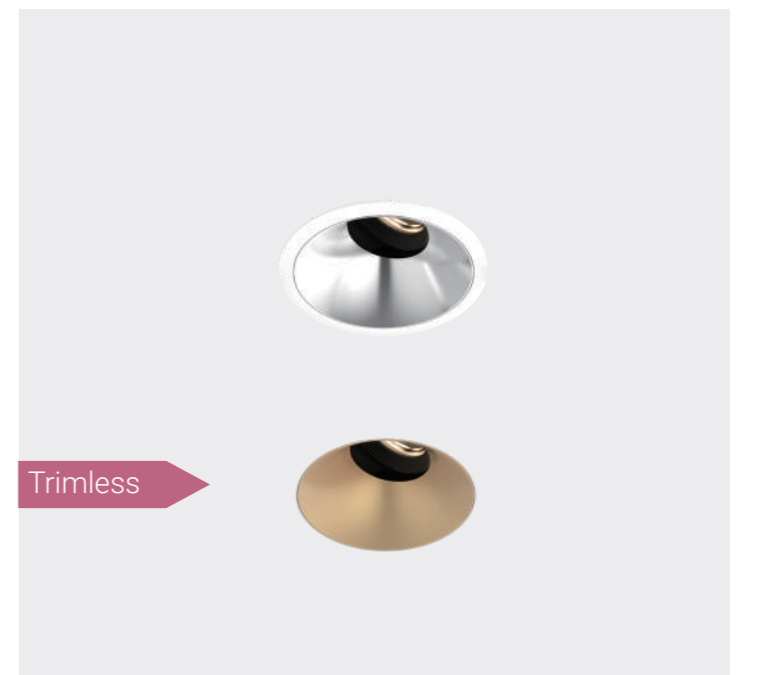

SENSE 55 & SENSE 75

Modular Design Architectural Downlight System

No Light Leakage Design

Trimless

Trimless

Trim Version

EI-Trimless Version

SENSE S55R1-G2

Hospitality Lighting

New

Trimless

Quick Info

- The exceptionally soft beam with seamless gradient enhances the architectural lines on the wall, lending it a touch of elegance.
- Ceiling Cut-out: Ø55mm for Trim Version
- Bridgelux LED, 2-Step SDCM, 7W, CRI>90
- CCT: 2700K, 3000K, 4000K
- Beam Angle: 24°, 36°, 45°
- Lumen Output: Up to 630lm System Luminous Flux
- IP Class: IP20 (LED Module IP54); IP54 from front
- LED Driver: On-Off, Phase Dim, 0-10V Dim, DALI Dim, Casambi Wireless Dim

Light Distribution

Order Info (SENSE S55R1-G2 Trim Version in White Trim & Black Reflector as an Example)

LED Power	System Power	LED Voltage	LED Current	CRI	CCT	Beam	LED Output	System Output	Code	
7W	8.5W	33V	200mA	90	2700K	24°	850lm	500lm	SXR1G2-9272407N-WB	
						36°	850lm	550lm	SXR1G2-9273607N-WB	
						45°	850lm	550lm	SXR1G2-9274507N-WB	
						3000K	24°	900lm	530lm	SXR1G2-9302407N-WB
							36°	900lm	600lm	SXR1G2-9303607N-WB
							45°	900lm	600lm	SXR1G2-9304507N-WB
						4000K	24°	950lm	550lm	SXR1G2-9402407N-WB
							36°	950lm	630lm	SXR1G2-9403607N-WB
							45°	950lm	630lm	SXR1G2-9404507N-WB