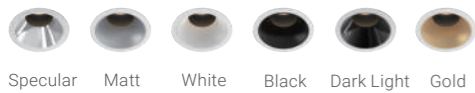

Trim Finish

Reflector Options