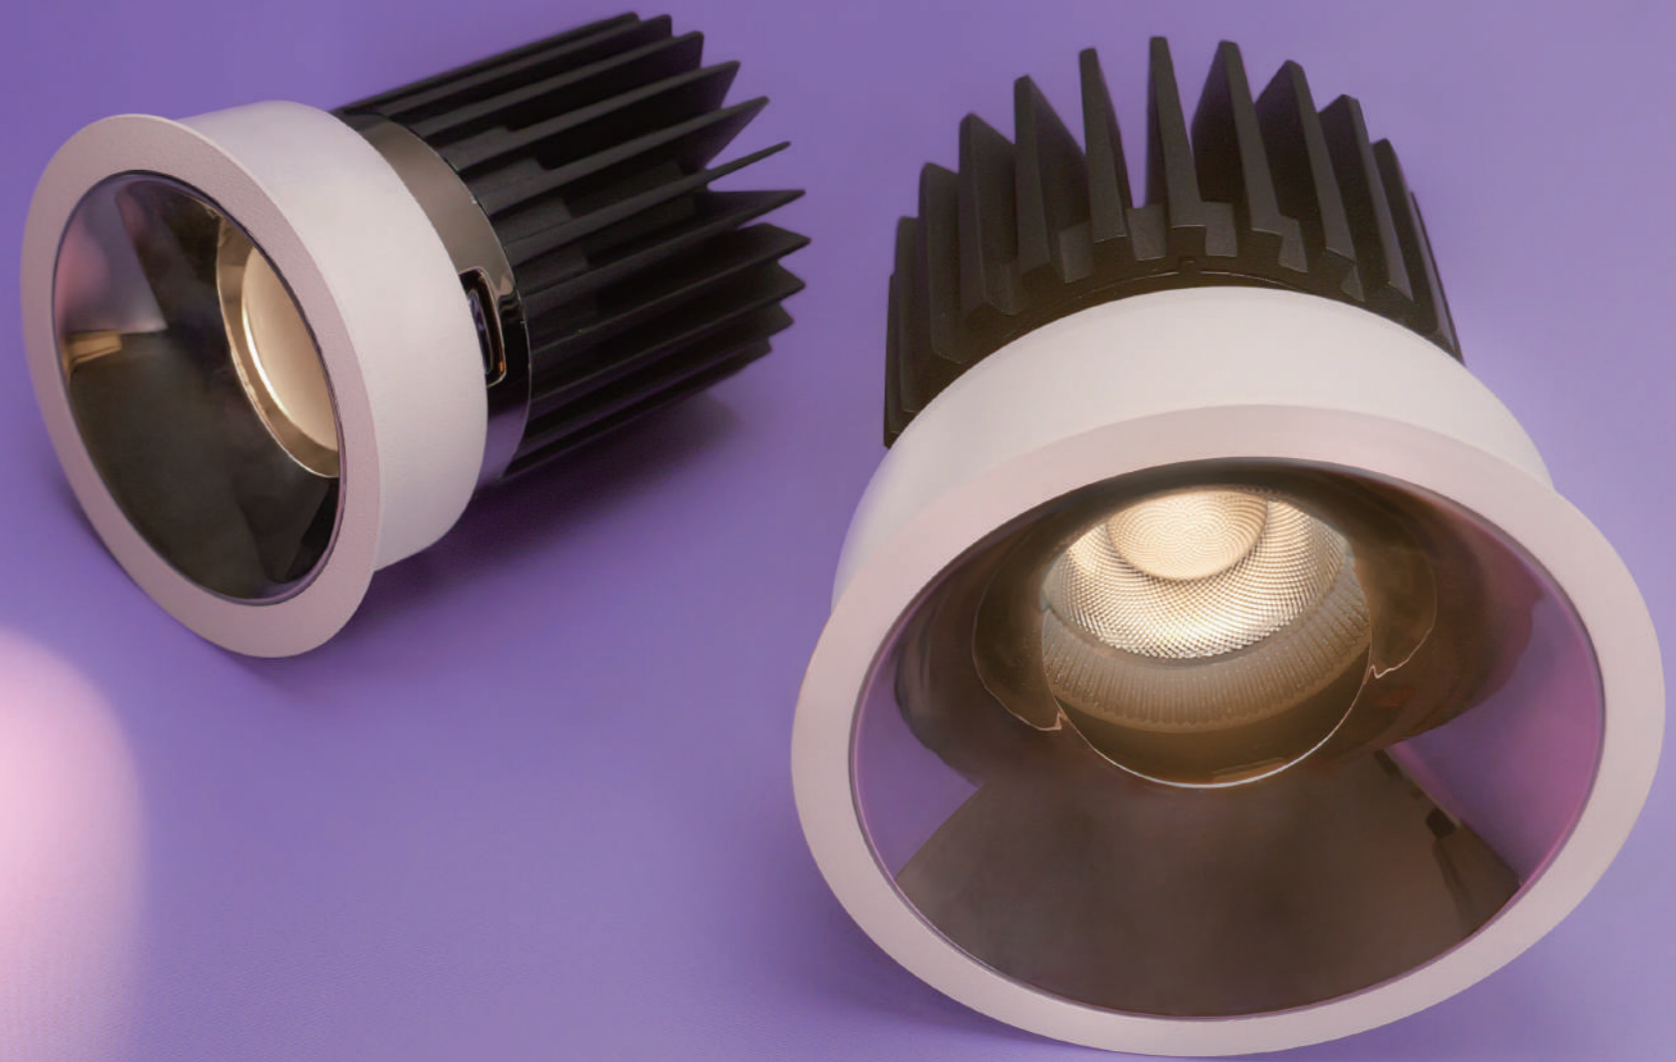

SENSE 55 & SENSE 75

Modular Design Architectural Downlight System

No Light Leakage Design

Trimless

Trimless

Trim Version

EI-Trimless Version

SENSE S55R1-G2

Hospitality Lighting

New

Trimless

Quick Info

- The exceptionally soft beam with seamless gradient enhances the architectural lines on the wall, lending it a touch of elegance.
- Ceiling Cut-out: Ø55mm for Trim Version
- Bridgelux LED, 2-Step SDCM, 7W, CRI>90
- CCT: 2700K, 3000K, 4000K
- Beam Angle: 24°, 36°, 45°
- Lumen Output: Up to 630lm System Luminous Flux
- IP Class: IP20 (LED Module IP54); IP54 from front
- LED Driver: On-Off, Phase Dim, 0-10V Dim, DALI Dim, Casambi Wireless Dim

Light Distribution

Order Info (SENSE S55R1-G2 Trim Version in White Trim & Black Reflector as an Example)

LED Power	System Power	LED Voltage	LED Current	CRI	CCT	Beam	LED Output	System Output	Code	
7W	8.5W	33V	200mA	90	2700K	24°	850lm	500lm	SXR1G2-9272407N-WB	
						36°	850lm	550lm	SXR1G2-9273607N-WB	
						45°	850lm	550lm	SXR1G2-9274507N-WB	
						3000K	24°	900lm	530lm	SXR1G2-9302407N-WB
							36°	900lm	600lm	SXR1G2-9303607N-WB
							45°	900lm	600lm	SXR1G2-9304507N-WB
						4000K	24°	950lm	550lm	SXR1G2-9402407N-WB
							36°	950lm	630lm	SXR1G2-9403607N-WB
							45°	950lm	630lm	SXR1G2-9404507N-WB