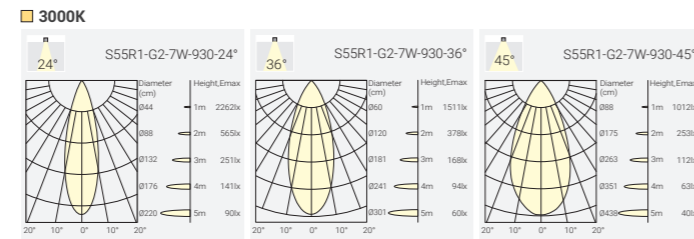

Hospitality Lighting

New

Trimless

Quick Info

- The exceptionally soft beam with seamless gradient enhances the architectural lines on the wall, lending it a touch of elegance.
- Ceiling Cut-out: Ø55mm for Trim Version
- Bridgelux LED, 2-Step SDCM, 7W, CRI>90
- CCT: 2700K, 3000K, 4000K
- Beam Angle: 24°, 36°, 45°
- Lumen Output: Up to 630lm System Luminous Flux
- IP Class: IP20 (LED Module IP54); IP54 from front
- LED Driver: On-Off, Phase Dim, 0-10V Dim, DALI Dim, Casambi Wireless Dim

Light Distribution

Order Info (SENSE S55R1-G2 Trim Version in White Trim & Black Reflector as an Example)

LED Power	System Power	LED Voltage	LED Current	CRI	CCT	Beam	LED Output	System Output	Code	
7W	8.5W	33V	200mA	90	2700K	24°	850lm	500lm	SXR1G2-9272407N-WB	
						36°	850lm	550lm	SXR1G2-9273607N-WB	
						45°	850lm	550lm	SXR1G2-9274507N-WB	
						3000K	24°	900lm	530lm	SXR1G2-9302407N-WB
							36°	900lm	600lm	SXR1G2-9303607N-WB
							45°	900lm	600lm	SXR1G2-9304507N-WB
						4000K	24°	950lm	550lm	SXR1G2-9402407N-WB
							36°	950lm	630lm	SXR1G2-9403607N-WB
							45°	950lm	630lm	SXR1G2-9404507N-WB

Code Remark: N=N(No Driver) F=F(ON-OFF) P=P(Phase Dim) A=A(0-10V Dim) D=D(DALI Dim)

Coding

Model	CRI/ CCT	Beam Angle	LED Power	Control	Trim Finish	Reflector Color	Accessory
SXR1G2	927	24	07	N	W	S	H
SENSE S55R1-G2 Trim Verion	CRI90/ 2700K	24°	7W	No Driver	White	Specular	Honeycomb
EXR1G2	930	36		F	B	M	
SENSE S55R1-EI-G2 EI-Trimless Verion	CRI90/ 3000K	36°		On-Off	Black	Matt	
	940	45		P	W	W	
	CRI90/ 4000K	45°		Phase Dim	White	White	
				A	B	B	
				0-10V Dim	Black	Black	
				D	C	C	
				DALI Dim	Dark Light	Dark Light	
					G	G	
					Gold	Gold	