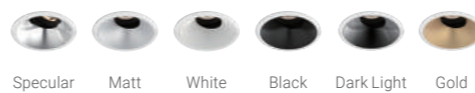

Light Distribution

Order Info (SENSE S75R1-G2 Trim Version in White Trim & Black Reflector as an Example)

LED Power	System Power	LED Voltage	LED Current	CRI	CCT	Beam	LED Output	System Output	Code						
9W	11W	34V	250mA	90	2700K	24°	1000lm	750lm	SGR1G2-9272409N-WB						
						36°	1000lm	800lm	SGR1G2-9273609N-WB						
						50°	1000lm	800lm	SGR1G2-9275009N-WB						
						3000K	24°	1100lm	800lm	SGR1G2-9302409N-WB					
							36°	1100lm	850lm	SGR1G2-9303609N-WB					
							50°	1100lm	850lm	SGR1G2-9305009N-WB					
						4000K	24°	1200lm	850lm	SGR1G2-9402409N-WB					
							36°	1200lm	900lm	SGR1G2-9403609N-WB					
							50°	1200lm	900lm	SGR1G2-9405009N-WB					
						13W	15W	34V	350mA	90	2700K	24°	1400lm	1050lm	SGR1G2-9272413N-WB
												36°	1400lm	1150lm	SGR1G2-9273613N-WB
												50°	1400lm	1150lm	SGR1G2-9275013N-WB
3000K	24°	1500lm	1100lm	SGR1G2-9302413N-WB											
	36°	1500lm	1200lm	SGR1G2-9303613N-WB											
	50°	1500lm	1200lm	SGR1G2-9305013N-WB											
4000K	24°	1600lm	1150lm	SGR1G2-9402413N-WB											
	36°	1600lm	1250lm	SGR1G2-9403613N-WB											
	50°	1600lm	1250lm	SGR1G2-9405013N-WB											

Code Remark: N=N(No Driver) F=F(ON-OFF) P=P(Phase Dim) A=A(0-10V Dim) D=D(DALI Dim)

Trim Finish

Reflector Options

Optional accessory

Coding

Model	CRI/ CCT	Beam Angle	LED Power	Control	Trim Finish	Reflector Color	Accessory
SGR1G2	927	24	09	N	W	S	H
SENSE S75R1-G2 Trim Verion	CRI90/ 2700K	24°	9W	No Driver	White	Specular	Honeycomb
SGR4G2	930	36	13	F	B	M	
SENSE S75R1-G2 Trimless Verion	CRI90/ 3000K	36°	13W	On-Off	Black	Matt	
	940	50		P	W	W	
	CRI90/ 4000K	50°		Phase Dim	White	White	
				A	B	B	
				0-10V Dim	Black	Black	
				D	C	C	
				DALI Dim	Dark Light	Dark Light	
					G	G	
					Gold	Gold	